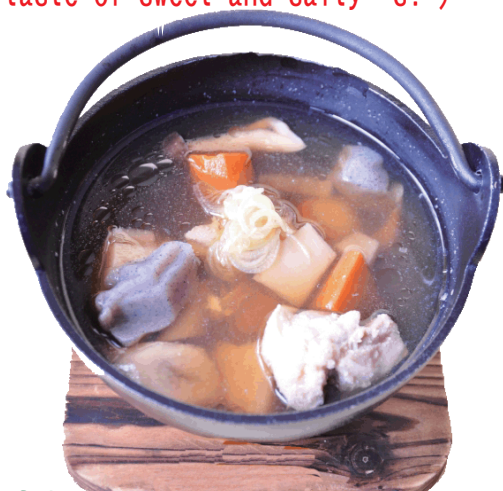

※ **No takeaway meals and takeaway leftovers**

Salmon salmon roe bowl

Salmon IKURA-DON ¥2,300

(Set meal with Japanese pickles, side dish, miso soup)

(A gorgeous Bowl!)

Put rice on the Nori and sushi hand rolls can also be.)

(Is the local cuisine became popular in the AMA' s drama. Contains walnuts and brown sugar, in a small bun. Strange taste of sweet and salty' s?)

MAMEBU-JIRU (single) ¥570

(A standard Bowl)

RYOSHI NAGEKOMI DON ¥1,350

(Set meal with Japanese pickles, side dish, miso soup)

(Seafood Tempura on rice)

5 meals a day are limited.

Our most luxurious bowl AMADON 3,240円

(Set meal with Japanese stely seafood soup, lavers)

(Lots of seafood on rice. In addition to the bottom see ya beef! Surprise!)